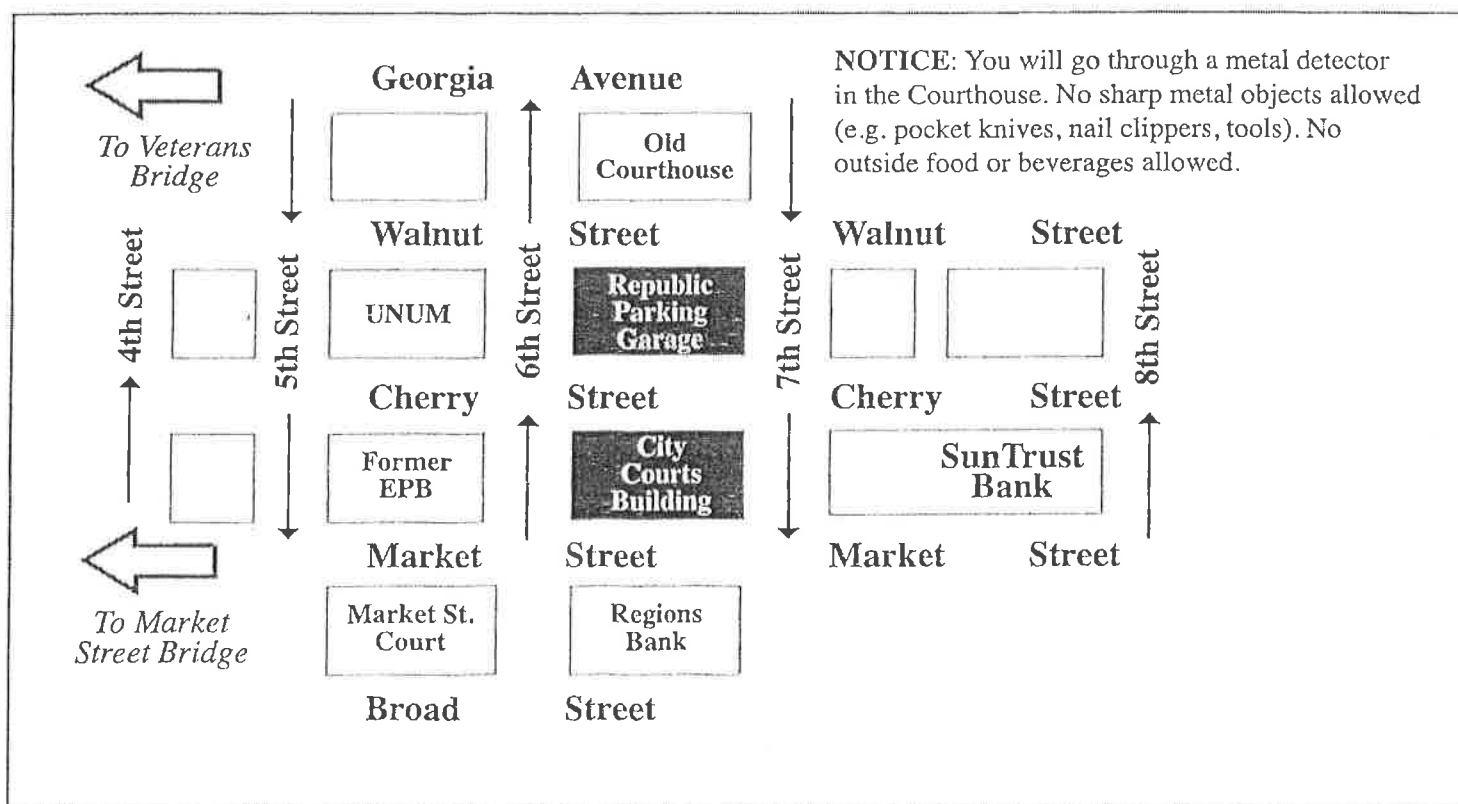

PARKING

Free parking is only provided to those selected to serve as a Grand Juror. Free parking is only available in the Republic Parking Garage, which can be accessed from the Walnut Street or Cherry Street entrances. You will be responsible for parking fees in all other locations other than the Republic Parking Garage described. The Republic Parking Garage generally becomes full around 8:30 a.m. each day. Please bring your parking ticket with you each day for validation. We will validate one time per day.

IF YOU ARE NOT SELECTED TO SERVE AS A GRAND JUROR YOU WILL BE RESPONSIBLE FOR ALL PARKING FEES. THE REPUBLIC PARKING GARAGE EXIT FEE IS $8.00.

Directions to the City – Courts Building:

If you require assistance or modification due to a qualified disability, please contact the ADA Coordinator at 423.209.7500